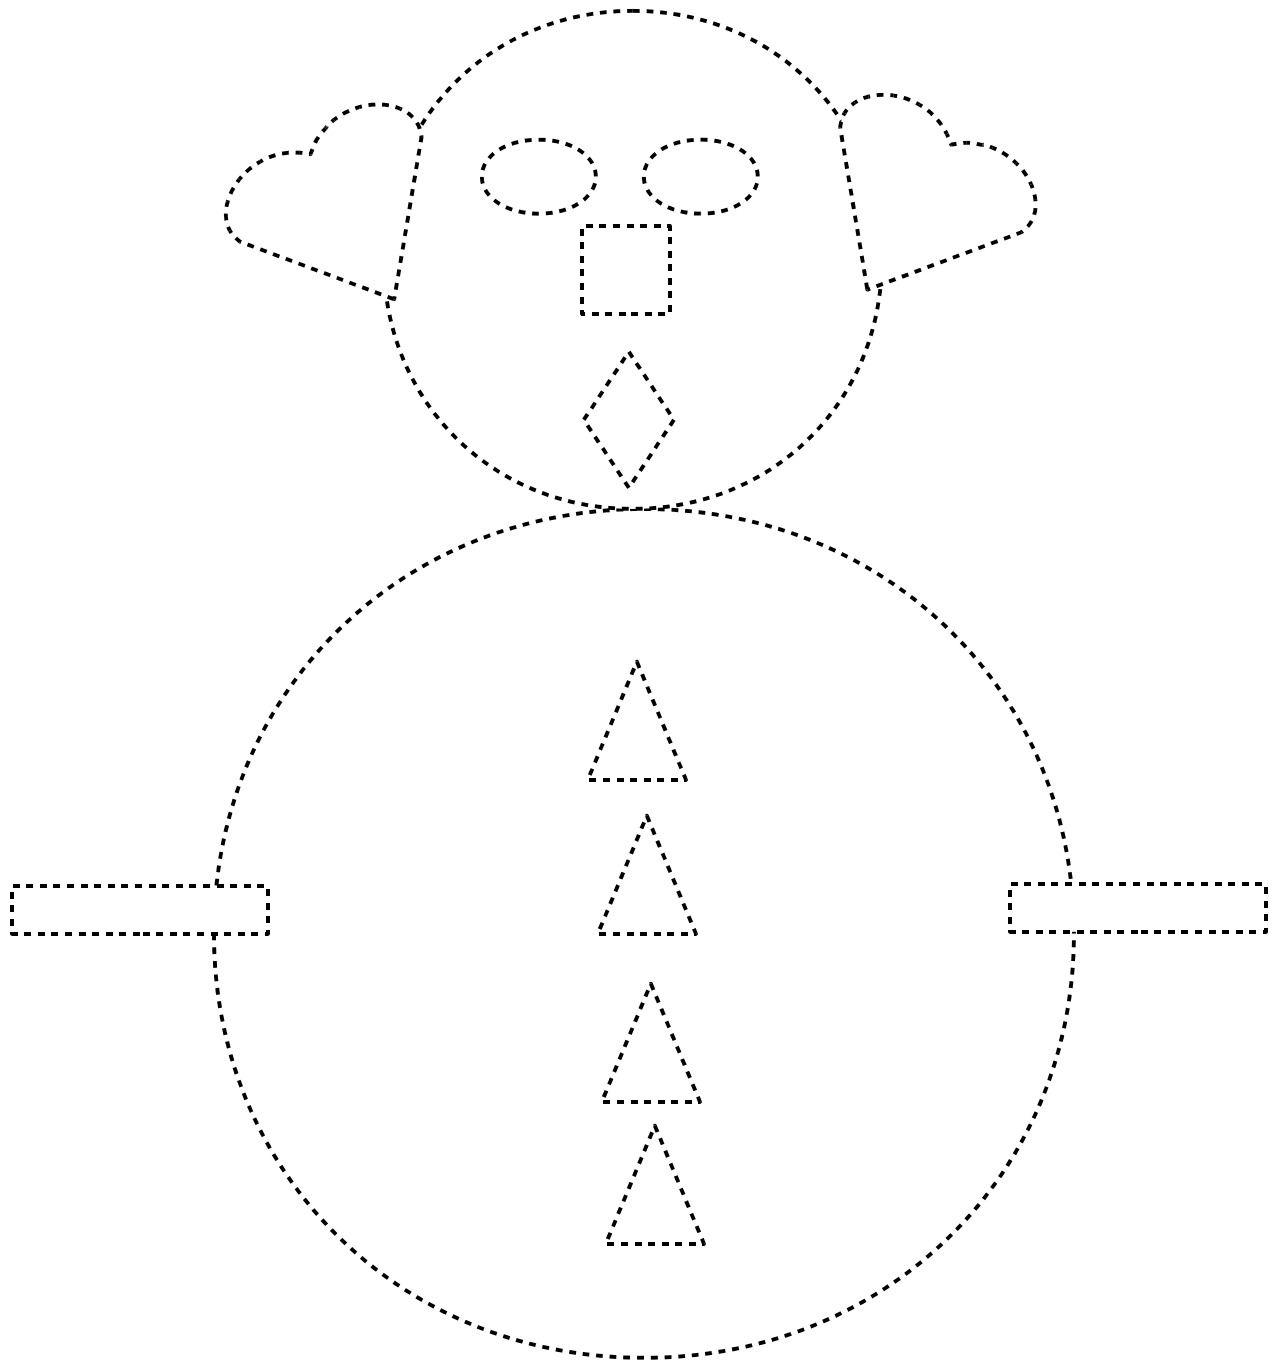

Snowman Shapes Tracing Worksheet

Trace each shape below to draw your cute snowman. Color the snowman based on the color guide and answer the shapes questions. There are several shapes introduced. On page 3 is each shape so you can also cut these out and have your child build their snowman. Page 2 has the color guide and several learning shapes questions.

Snowman Shapes Color Guide

Color the biggest circle yellow.

Color the smallest circle blue.

Color the triangles green.

Color the rectangles orange.

Color the square brown.

Color the ovals purple.

Color the hearts red.

Color the diamond pink.

Answer these shapes questions.

How many circles can you find? _____

What shape are the snowman's arms? _____

How many triangle buttons does the snowman have? _____

What shape are his eyes? _____

How many squares do you see? _____

What part of the snowman is the diamond shape? _____

What shape are the ear muffs? _____

Snowman Shapes Cutouts.